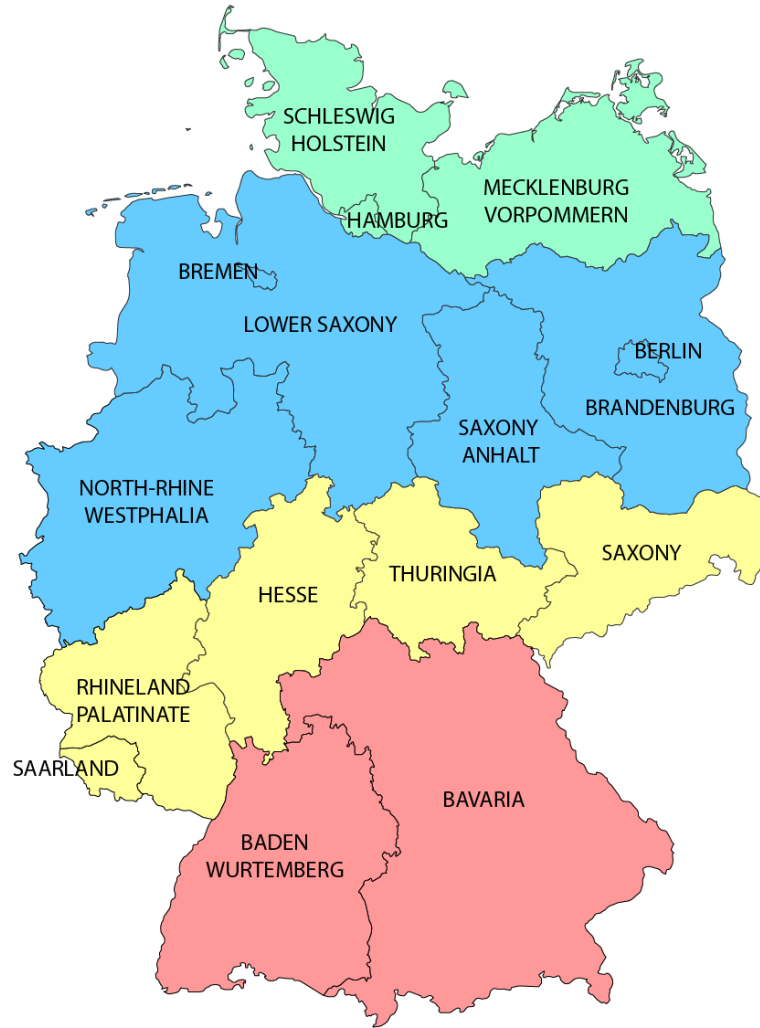

## London

Country	Area	Price	Details
UK	Area 1	£30	Bedfordshire, Berkshire, Buckinghamshire, Cambridgeshire, East Sussex, *Essex, *Hertfordshire, *Kent, Oxfordshire, *Surrey, West Sussex (*Candidates living within the M25 motorway are not eligible for travel scholarships)
	Area 2	£60	Bristol, Derbyshire, Dorset, Gloucestershire, Hampshire, Herefordshire, Isle of Wight, Leicestershire, Lincolnshire, Norfolk, Northamptonshire, Nottinghamshire, Rutland, Shropshire, Somerset, South Yorkshire, Staffordshire, Suffolk, Warwickshire, West Midlands, Wiltshire, Worcestershire, Wales
	Area 3	£100	Cheshire, Cornwall, Devon, East Riding of Yorkshire, Greater Manchester, Lancashire, Merseyside, North Yorkshire, West Yorkshire
	Area 4	£200	Cumbria, Country Durham, Northumberland, Tyne and Wear, Scotland, Northern Ireland
European Countries		£220	-

# Munich

Zone1	30.00 €	Bavaria, Baden-Wuerttemberg
Zone2	60.00 €	Saarland, Rhineland-Palatinate, Hesse, Thuringia, Saxony
Zone3	100.00 €	North Rhine-Westphalia, Lower Saxony, Bremen, Saxony-Anhalt, Brandenburg, Berlin
Zone4	150.00 €	Hamburg, Schleswig-Holstein, Mecklenburg-West Pomerania
Zone5	200.00 €	Other European Countries