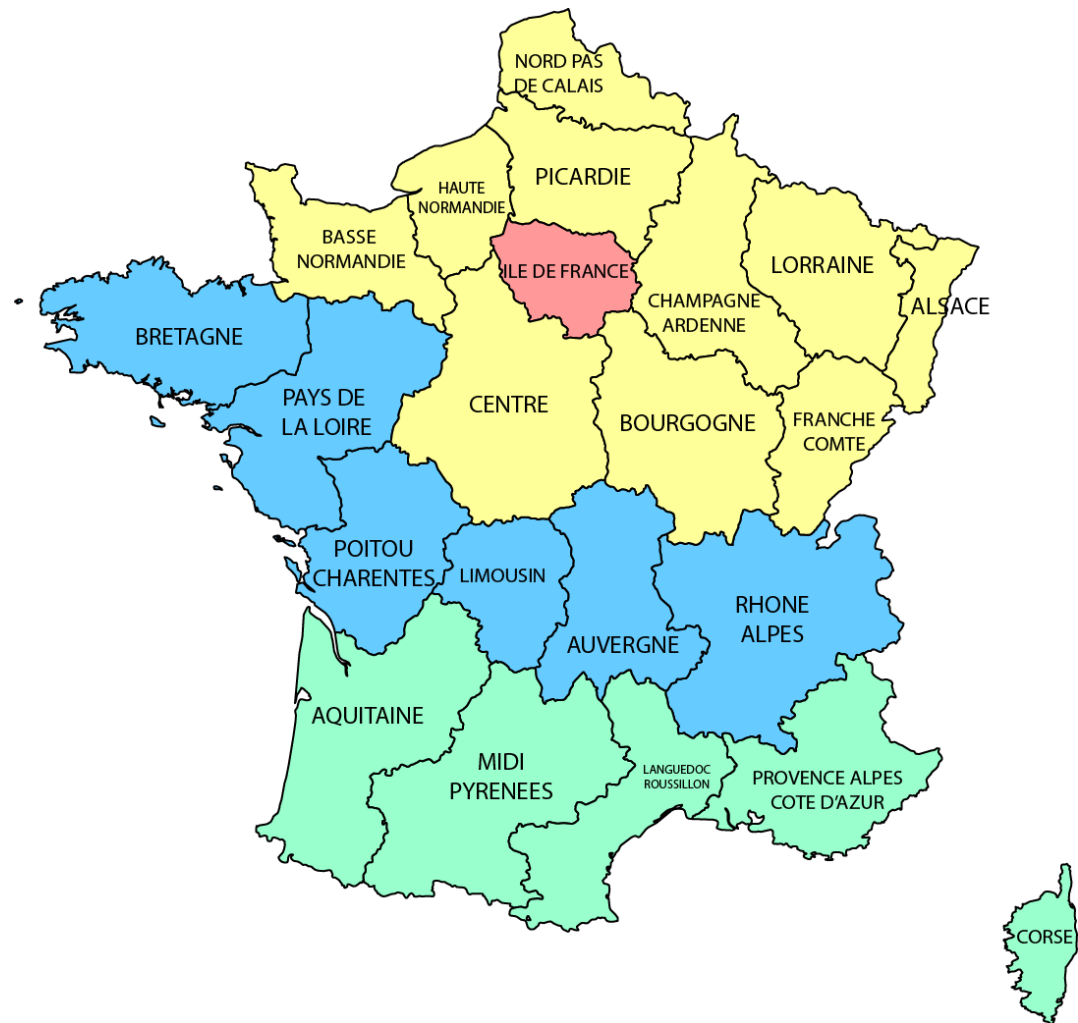

Paris

Zone1	30.00 €	Ile de France
Zone2	60.00 €	Centre, Bourgogne, Franche-Comte, Champagne-Ardenne, Lorraine, Alsace, Picardie, Nord Pas de Calais, Haute-Normandie, Basse-Normandie
Zone3	100.00 €	Bretagne, Pays de la Loire, Poitou-Charentes, Limousin, Auvergne, Rhone-Alpes
Zone4	150.00 €	Aquitaine, Midi-Pyrenees, Languedoc-Roussillon, Provence-Alpes Cote d'Azur, Corse
Zone5	200.00 €	Other European Countries